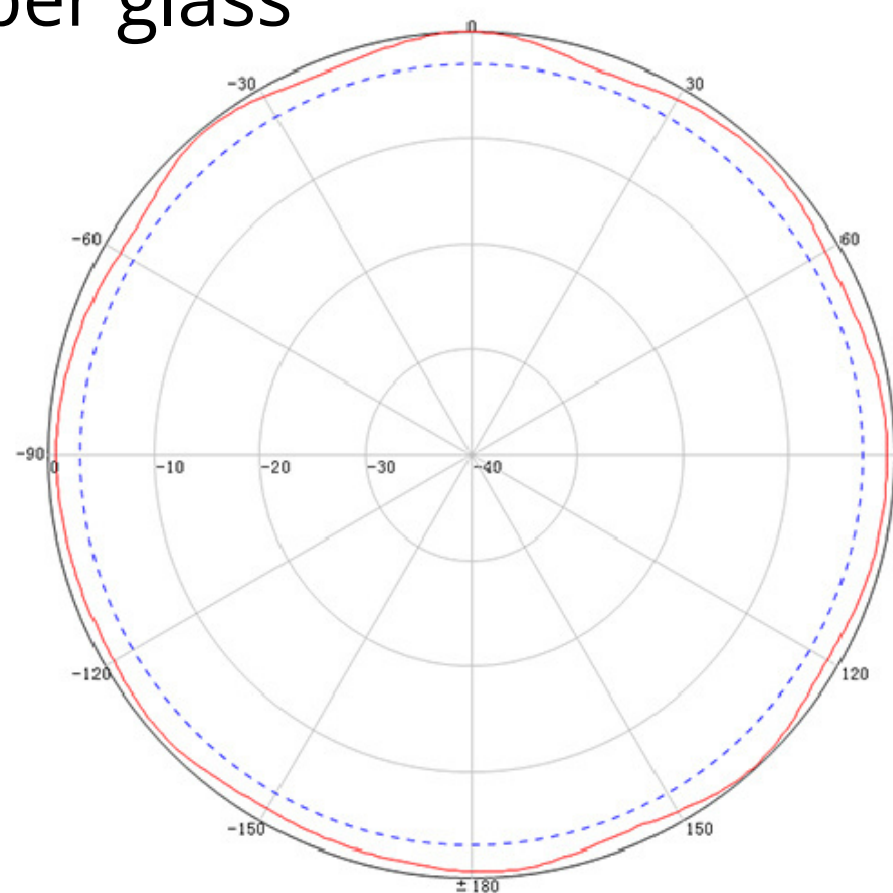

OMNI DIRECTIONAL ANTENNA

An ISO 9001: 2015 Certified Company

Technical Specifications:

Model No.	LORAOMNI02
Frequency Range	860~870 MHz
VSWR	≤1.5
Gain	2 Dbi
Horizontal Lobe width	360°
Vertical Lobe Width	55°± 10
Lightning Protection	DC Ground
Operating Temperature	40?~+85 C
Maximum Input Power	100 W
Polarization	Vertical
Impedance	50 ohm
Connector	NF/NM/Customized
Radome material	Fiberglass
Length	300 MM
Weight	250 Gram Approx
Radome colour	White/Gray/Black
Mounting Method	Pole Mount
Max Wind Velocity	100 Km/H
ROHS	Compliant

Horizontal Pattern

Vertical Pattern

CALL OR  **+91-8800386366**

Follow Us For More Updates **GLEAMLIGHTINDIA** /     
 Info@gleamlightindia.com www.gleamlightindia.in/gleamlightindia.com/www.gleamindia.com