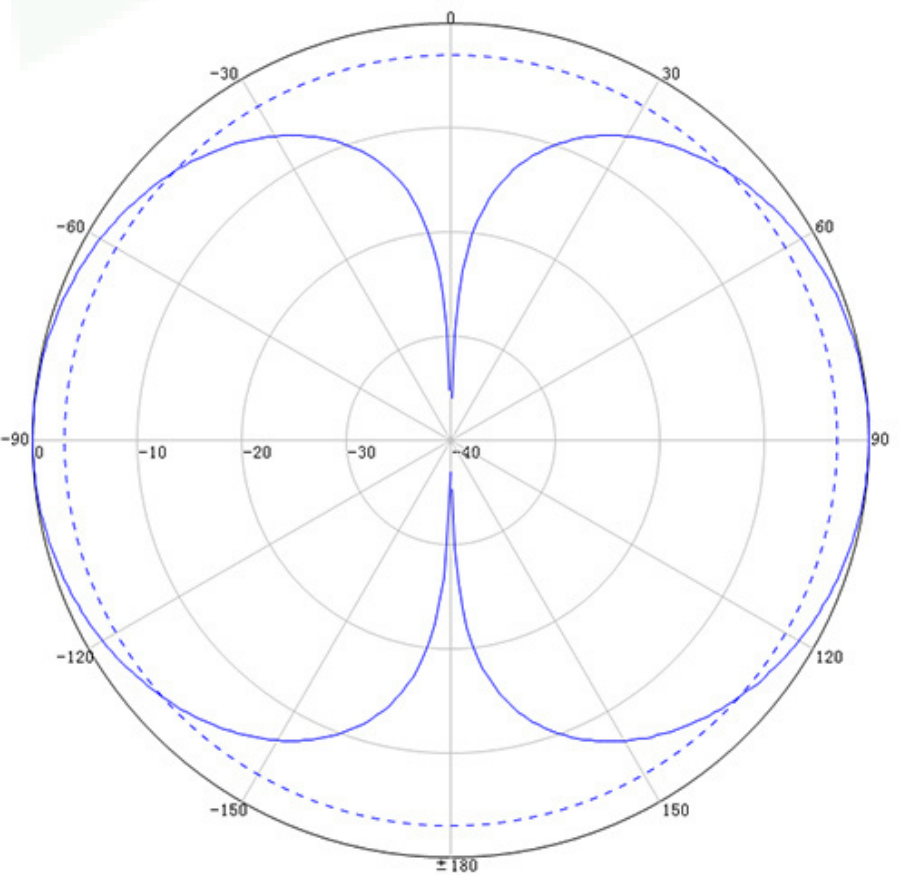

Vertical Pattern

CALL OR **+91-8800386366**

Follow Us For More Updates **GLEAMLIGHTINDIA** /
Info@gleamlightindia.com www.gleamlightindia.in/gleamlightindia.com/www.gleamindia.com

12B Block -A, Behind Kanishka Garden, Amar Colony Main Rohtak Road Nangloi, New Delhi, Delhi 110041