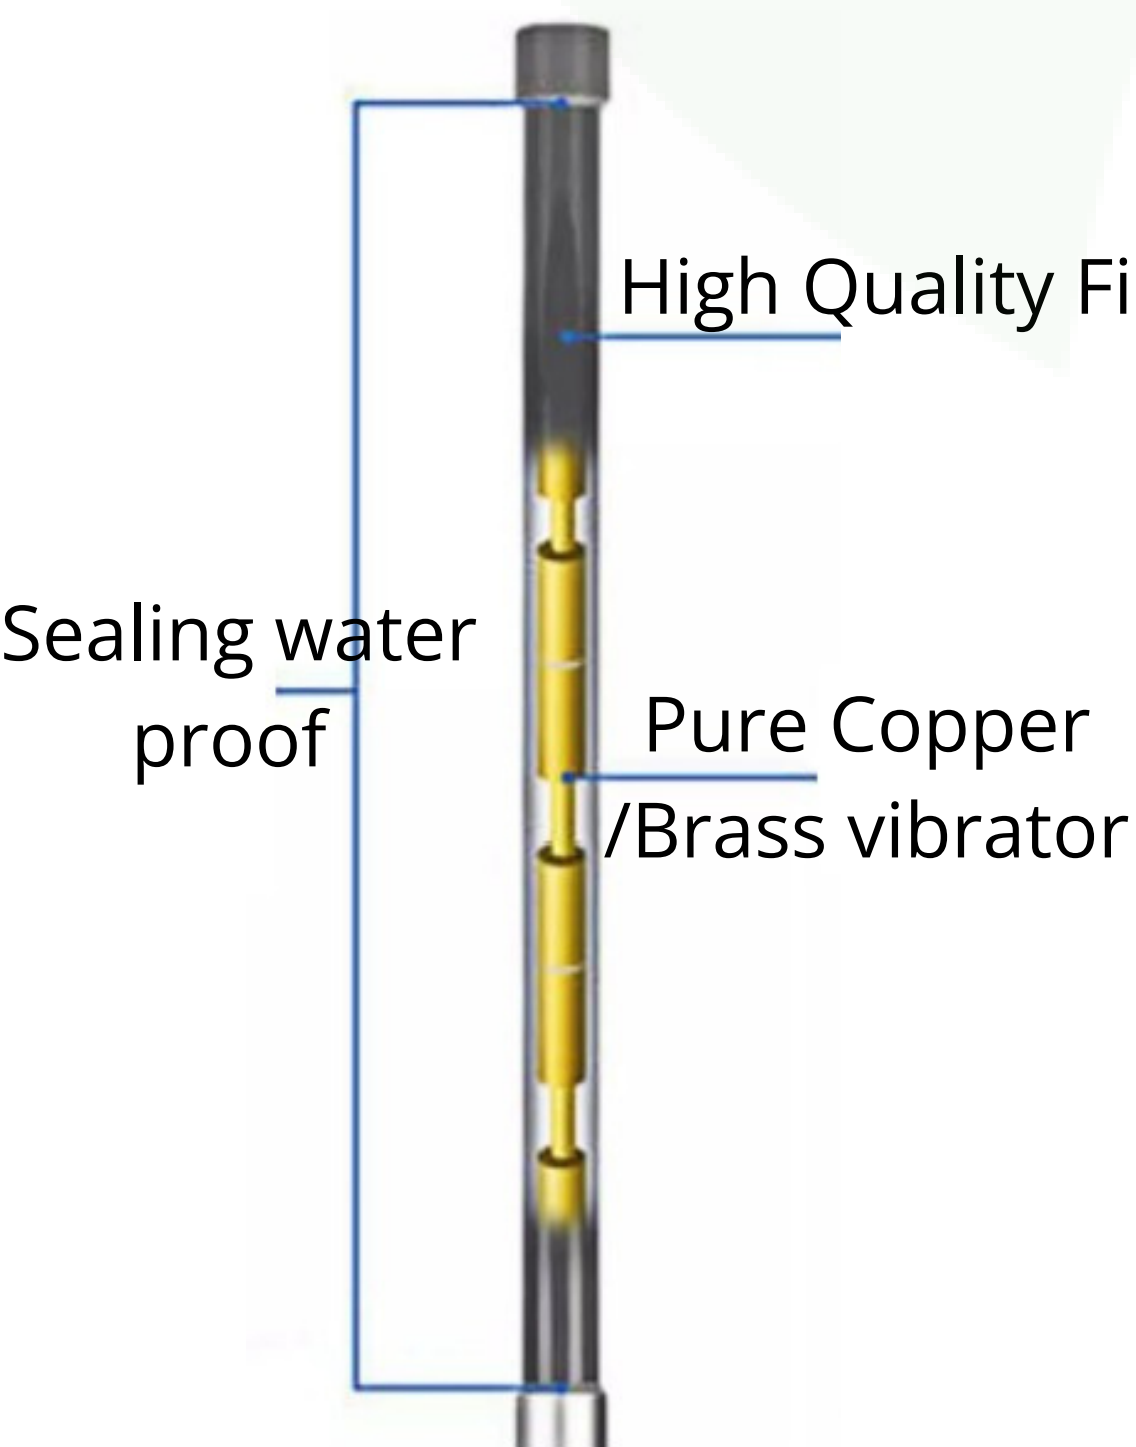

OMNI DIRECTIONAL ANTENNA

An ISO 9001: 2015 Certified Company

Technical Specifications:

Model No.	LORAOMNI02
Frequency Range	860~870 MHz
VSWR	≤1.5
Gain	2 Dbi
Horizontal Lobe width	360°
Vertical Lobe Width	55°± 10
Lightning Protection	DC Ground
Operating Temperature	40?~+85 C
Maximum Input Power	100 W
Polarization	Vertical
Impedance	50 ohm
Connector	NF/NM/Customized
Radome material	Fiberglass
Length	300 MM
Weight	250 Gram Approx
Radome colour	White/Gray/Black
Mounting Method	Pole Mount
Max Wind Velocity	100 Km/H
ROHS	Compliant